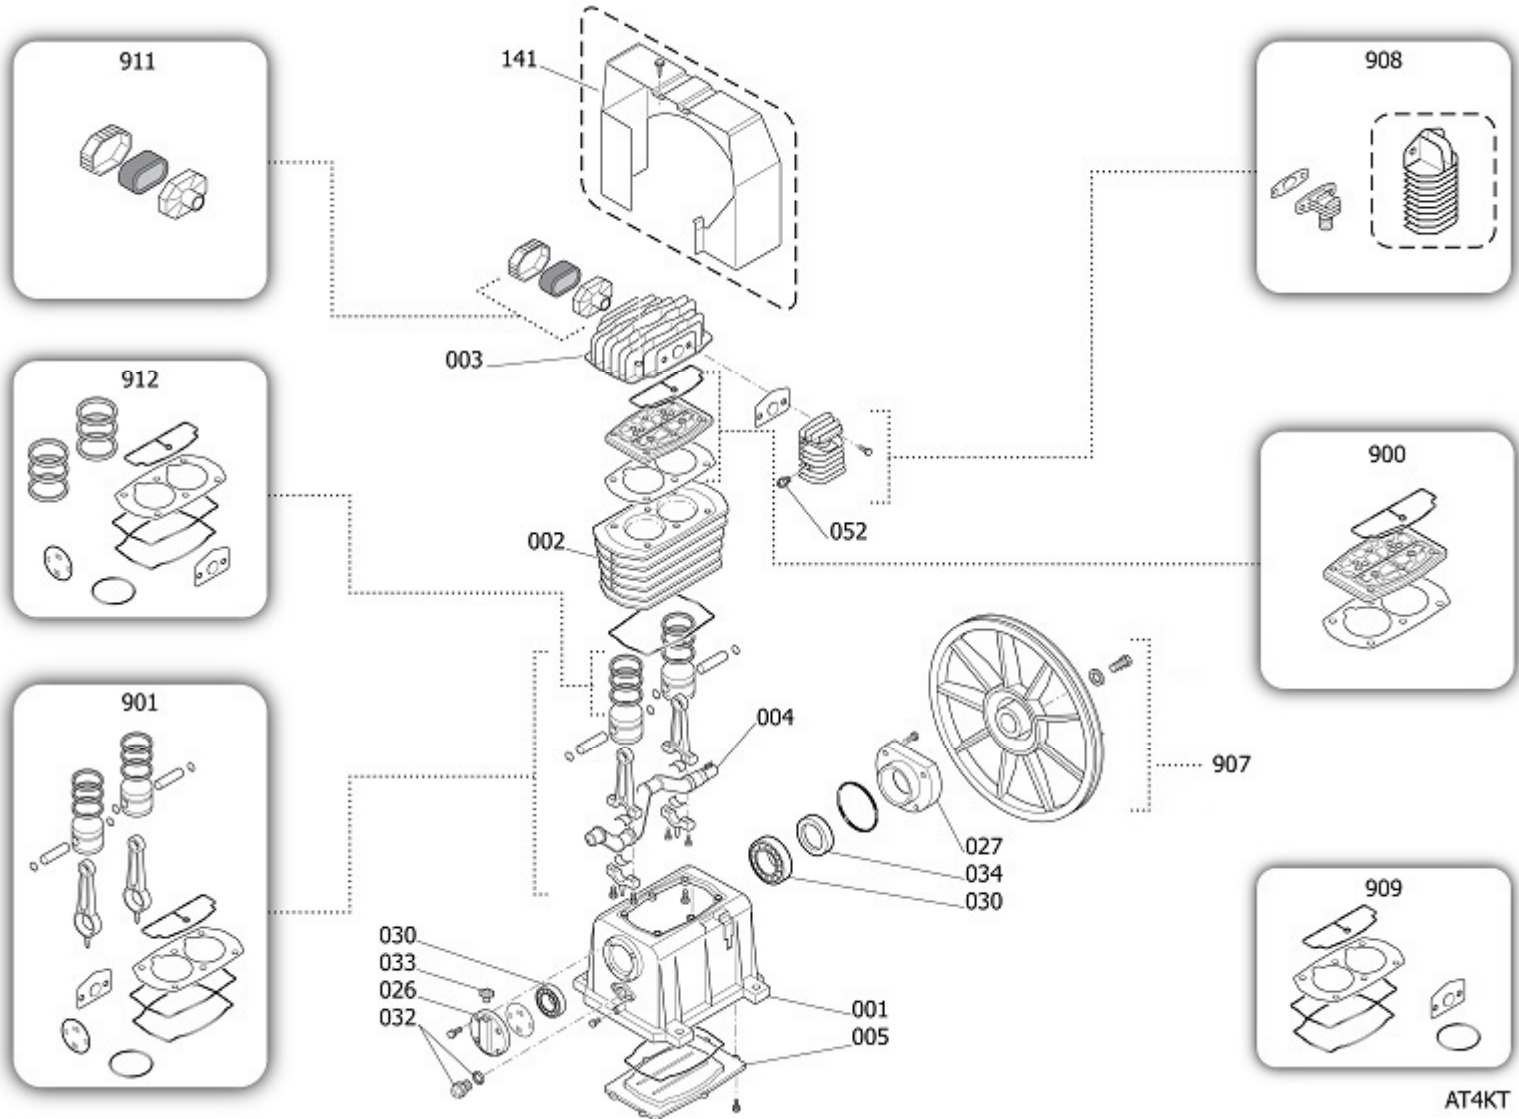

BT4AE

Pos	Component	MU	Multiplier
36	9004008	WASHER FLYWHEEL	PZ 4,0
53	#199BR0001	CONNECTION TUBE	PZ 1,0
104	4100602	GRIP	PZ 1,0
107	9047078	CONDENSATE DRAIN COCK	PZ 1,0
107	9047079	CONDENSATE DRAIN COCK	PZ 2,0
108	9051091	PRESSURE REDUCER	PZ 1,0
109	9052265	PRESSURE GAUGE	PZ 1,0
110	9049307	RELIEF VALVE	PZ 1,0
112	#011015010	NIPPLE/ELBOW	PZ 2,0
112	4100629	NIPPLE/ELBOW	PZ 1,0
116	9038352	PLUG	PZ 4,0
125	9434001	PULLEY	PZ 1,0
126	9075031	POLY V BELT	PZ 1,0
135	9416992	MOTOR	PZ 1,0
142	4106714	BELT GUARD	PZ 1,0
145	4105976	DELIVERY PIPE	PZ 1,0
155	9050736	SILENCER	PZ 1,0
157	9050739	PILOT VALVE	PZ 1,0
179	9084031	ROLLBAR WARRIOR 20L AVV. R9005	PZ 1,0
200	41P0028SGL	BARE PUMP	PZ 1,0
300	9420340	WHEELS/FEET MOUNTING KIT	PZ 1,0

Pos	Component	MU	Multiplier
1	#113164007 CASING	PZ	1,0
2	4105310SGL CYLINDER	PZ	1,0
3	4105480 HEAD	PZ	1,0
4	#113164012 SHAFT	PZ	1,0
5	#013164008 CASING COVER	PZ	1,0
26	#113141006 FRONT COVER	PZ	1,0
27	4105575 CASING REAR SUPPORT	PZ	1,0
30	#033015000 6206.P6.C0.V2.Z2.ROHS	PZ	1,0
30	9170116 6205.C0.P6.V2.Z2.ROHS	PZ	1,0
32	#012031000 OIL LIGHT	PZ	1,0
33	#012047000 OIL PLUG	PZ	1,0
34	#010008000 SEAL	PZ	1,0
52	4101047 EXHAUST VALVE	PZ	1,0
141	4105557 CANALISATION	PZ	1,0
900	9434A02 MPK VALVE PLATE MK113	PZ	1,0
901	9434B03 MPK PISTON-CONROD MK113	PZ	1,0
907	9434Y12 FLYWHEEL KIT	PZ	1,0
908	9434E03 MPK AFTERCOOLER MK113	PZ	1,0
909	9434F02 MPK GASKET MK113	PZ	1,0
911	4105290 AIR FILTER KIT	PZ	1,0
912	9434C03 MPK PISTON RINGS MK113	PZ	1,0